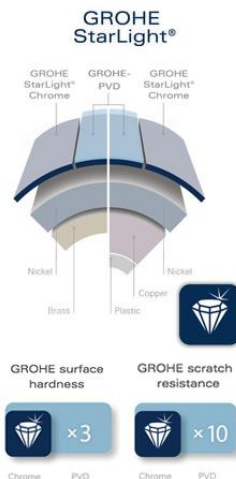

PROJECT		REF		REV	ITEM CODE	
LOCATION		DATE			PAGE	

SANITARY WARE SPECIFICATION SHEET

Item Descriptions	GROHE (Germany) Relexaflex 3/4" plastic shower hose	Illustration/ Drawing
Model	28364000	 
Material	Chrome Plated	
Manufacturer	GROHE Limited	
Supplier	Acme Sanitary Ware Co. Ltd Mr. Eric Wong/ Mr. Don Yuen	
Contact Tel/Fax	(852) 2388-7171 / (852) 2710-8012	
E-mail Website	acme@acmesanitary.com.hk www.acmesanitary.com.hk	

This Grohe Relexaflex Plastic Shower Hose takes pride in providing their customers with a quality products that are dependable and pleasing for all of those who use them. These replacement parts and accessories are developed to perform and last the way the they were originally intended to experience it.

Key Features & Innovations

- 1500 mm
- smooth surface for easy cleaning
- tensile strength 500 N
- pressure resistance up to 5 bar
- heat resistance 70°C
- AntiFold bendproof
- universal connection G 1/2" x 1/2"
- Rotaflex for Twistfree-function
- GROHE StarLight chrome finish**
- blister pack