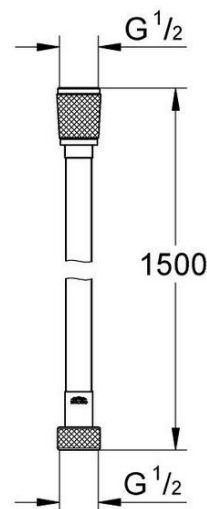

PROJECT		REF		REV	ITEM CODE	
LOCATION		DATE			PAGE	

SANITARY WARE SPECIFICATION SHEET

Item Descriptions	GROHE (Germany) Relexaflex 3/4" plastic shower hose	Illustration/ Drawing
Model	28364000	 
Material	Chrome Plated	
Manufacturer	GROHE Limited	
Supplier	Acme Sanitary Ware Co. Ltd Mr. Eric Wong/ Mr. Don Yuen	
Contact Tel/Fax	(852) 2388-7171 / (852) 2710-8012	
E-mail Website	acme@acmesanitary.com.hk www.acmesanitary.com.hk	

This Grohe Relexaflex Plastic Shower Hose takes pride in providing their customers with a quality products that are dependable and pleasing for all of those who use them. These replacement parts and accessories are developed to perform and last the way the they were originally intended to experience it.

Key Features & Innovations

- 1500 mm
- smooth surface for easy cleaning
- tensile strength 500 N
- pressure resistance up to 5 bar
- heat resistance 70°C
- AntiFold bendproof
- universal connection G 1/2" x 1/2"
- Rotaflex for Twistfree-function
- GROHE StarLight chrome finish**
- blister pack